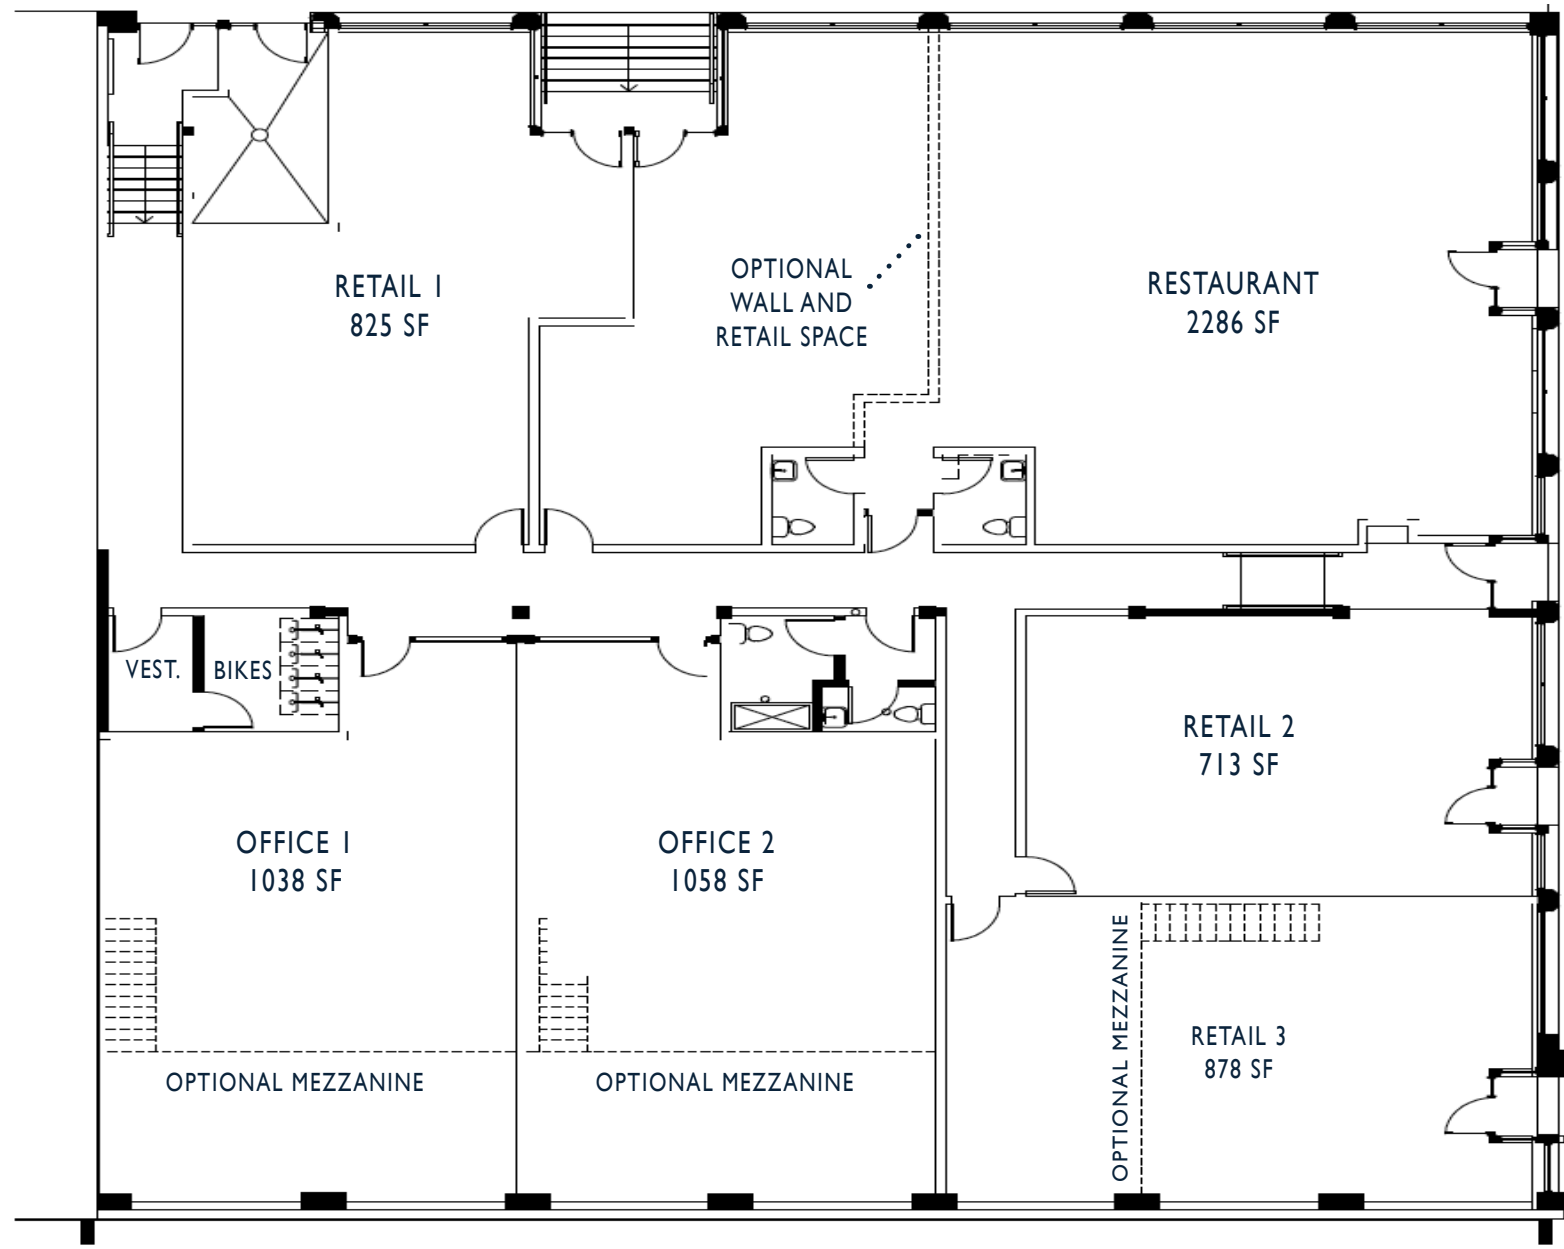

 real estate

503.226.2141

THE SPACE

Wood beams

High ceilings

Bike storage

The old Mr. Formal Building on the corner of busy SE Grand in the heart of the Central East Side is getting tastefully restored by local ownership and Brett Schulz Architect via revealed transom windows, energy upgrades, and emphasis of its historical facade details. The newly renovated building will consist of a corner restaurant on SE Salmon, three to four retail tenants and two creative office spaces with original skylights and high wood beams. All street facing storefronts will have expansive window panes, inviting entrances and eye-catching signage.

DELIVERY SUMMER OF 2019

CALL FOR RATES!

THE FLOOR PLAN

SALMON ST

GRAND AVE

REGIONAL MAP

DEMOGRAPHICS

1205 SE GRAND AVE, PORTLAND, OR 97214