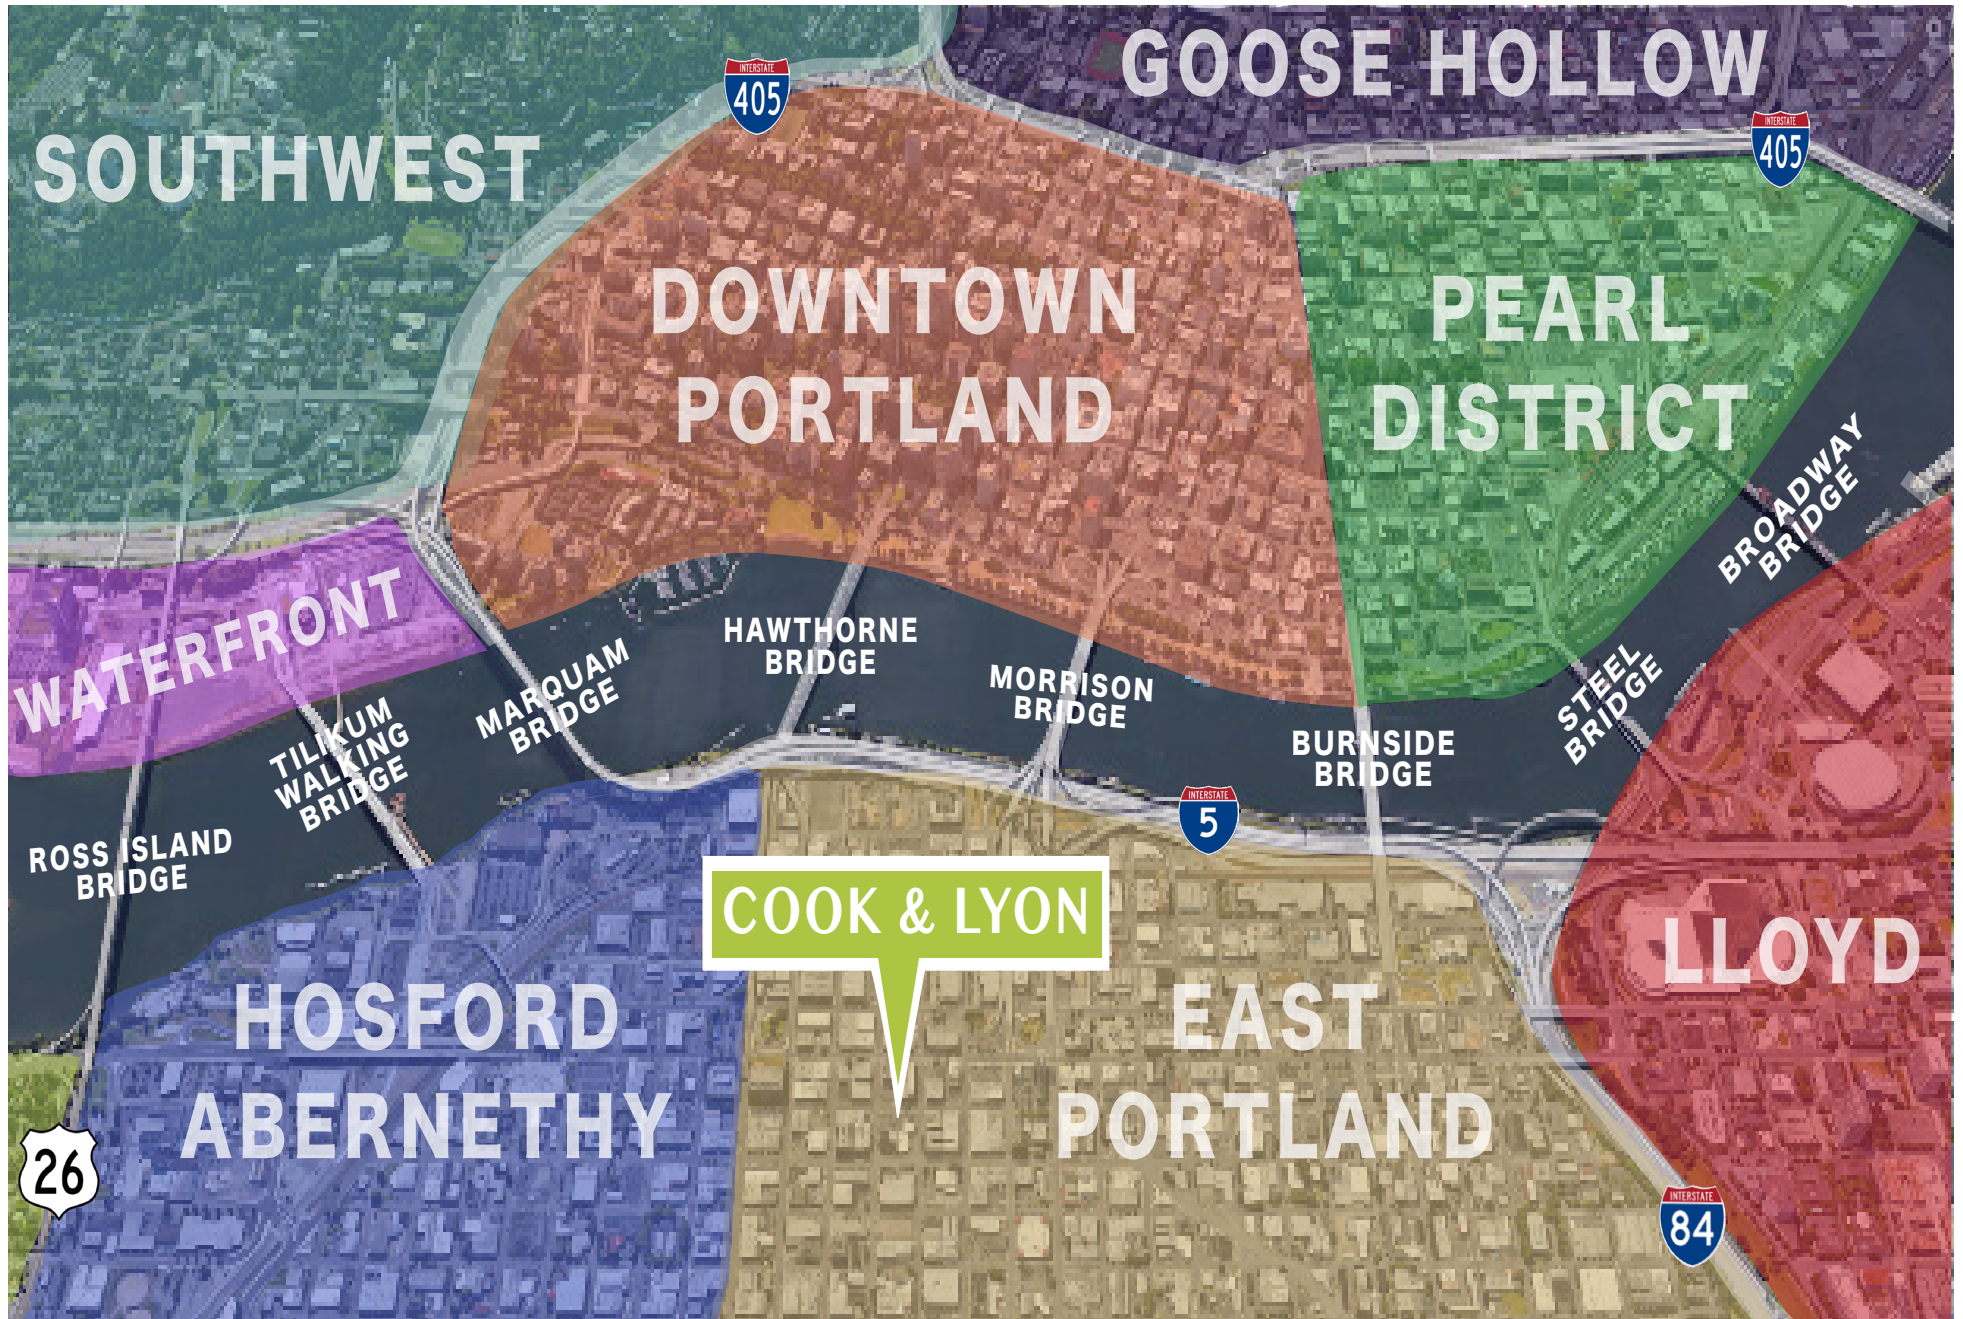

 real estate

503.226.2141

THE SPACE

Wood beams

High ceilings

Bike storage

The old Mr. Formal Building on the corner of busy SE Grand in the heart of the Central East Side is getting tastefully restored by local ownership and Brett Schulz Architect via revealed transom windows, energy upgrades, and emphasis of its historical facade details. The newly renovated building will consist of a corner restaurant on SE Salmon, three to four retail tenants and two creative office spaces with original skylights and high wood beams. All street facing storefronts will have expansive window panes, inviting entrances and eye-catching signage.

DELIVERY SUMMER OF 2019

CALL FOR RATES!

THE FLOOR PLAN

SALMON ST

GRAND AVE

REGIONAL MAP

DEMOGRAPHICS

1205 SE GRAND AVE, PORTLAND, OR 97214

EATERIES

Coava Coffee Roasters	Afuri
Tight Tacos	Renata
Olympic Provisions	Stacked Sandwiches
Shalom Y'all	Lucky Labrador
Kachka	Produce Row Cafe
White Owl Social Club	Wayfinder Beer
ClarkLewis	Tilt