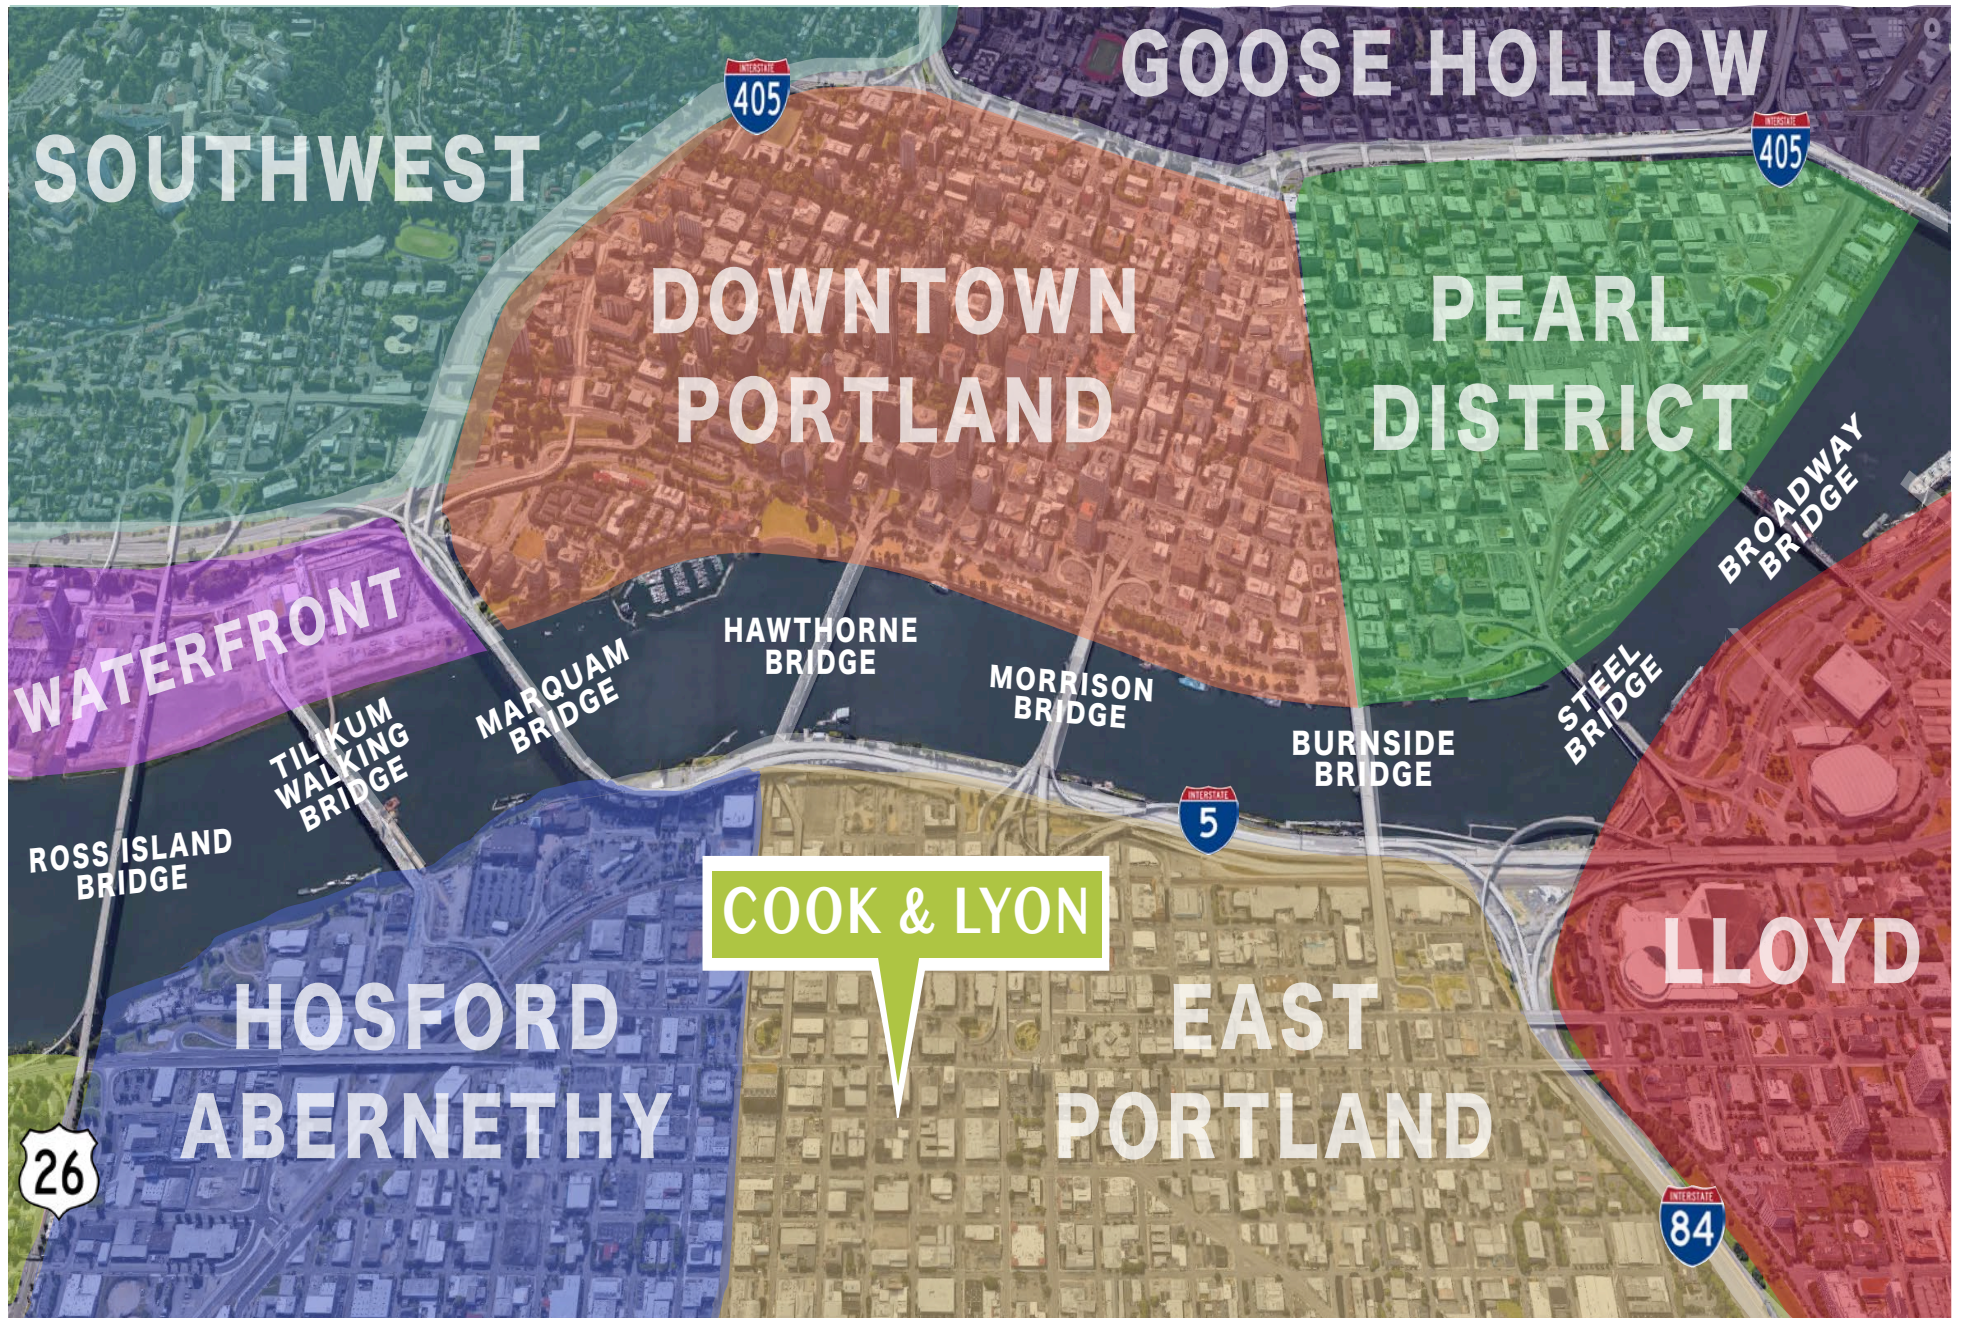

DELIVERY SUMMER OF 2019

CALL FOR RATES!

THE FLOOR PLAN

SALMON ST

GRAND AVE

REGIONAL MAP

DEMOGRAPHICS

1205 SE GRAND AVE, PORTLAND, OR 97214

EATERIES

Coava Coffee Roasters	Afuri
Tight Tacos	Renata
Olympic Provisions	Stacked Sandwiches
Shalom Y'all	Lucky Labrador
Kachka	Produce Row Cafe
White Owl Social Club	Wayfinder Beer
ClarkLewis	Tilt