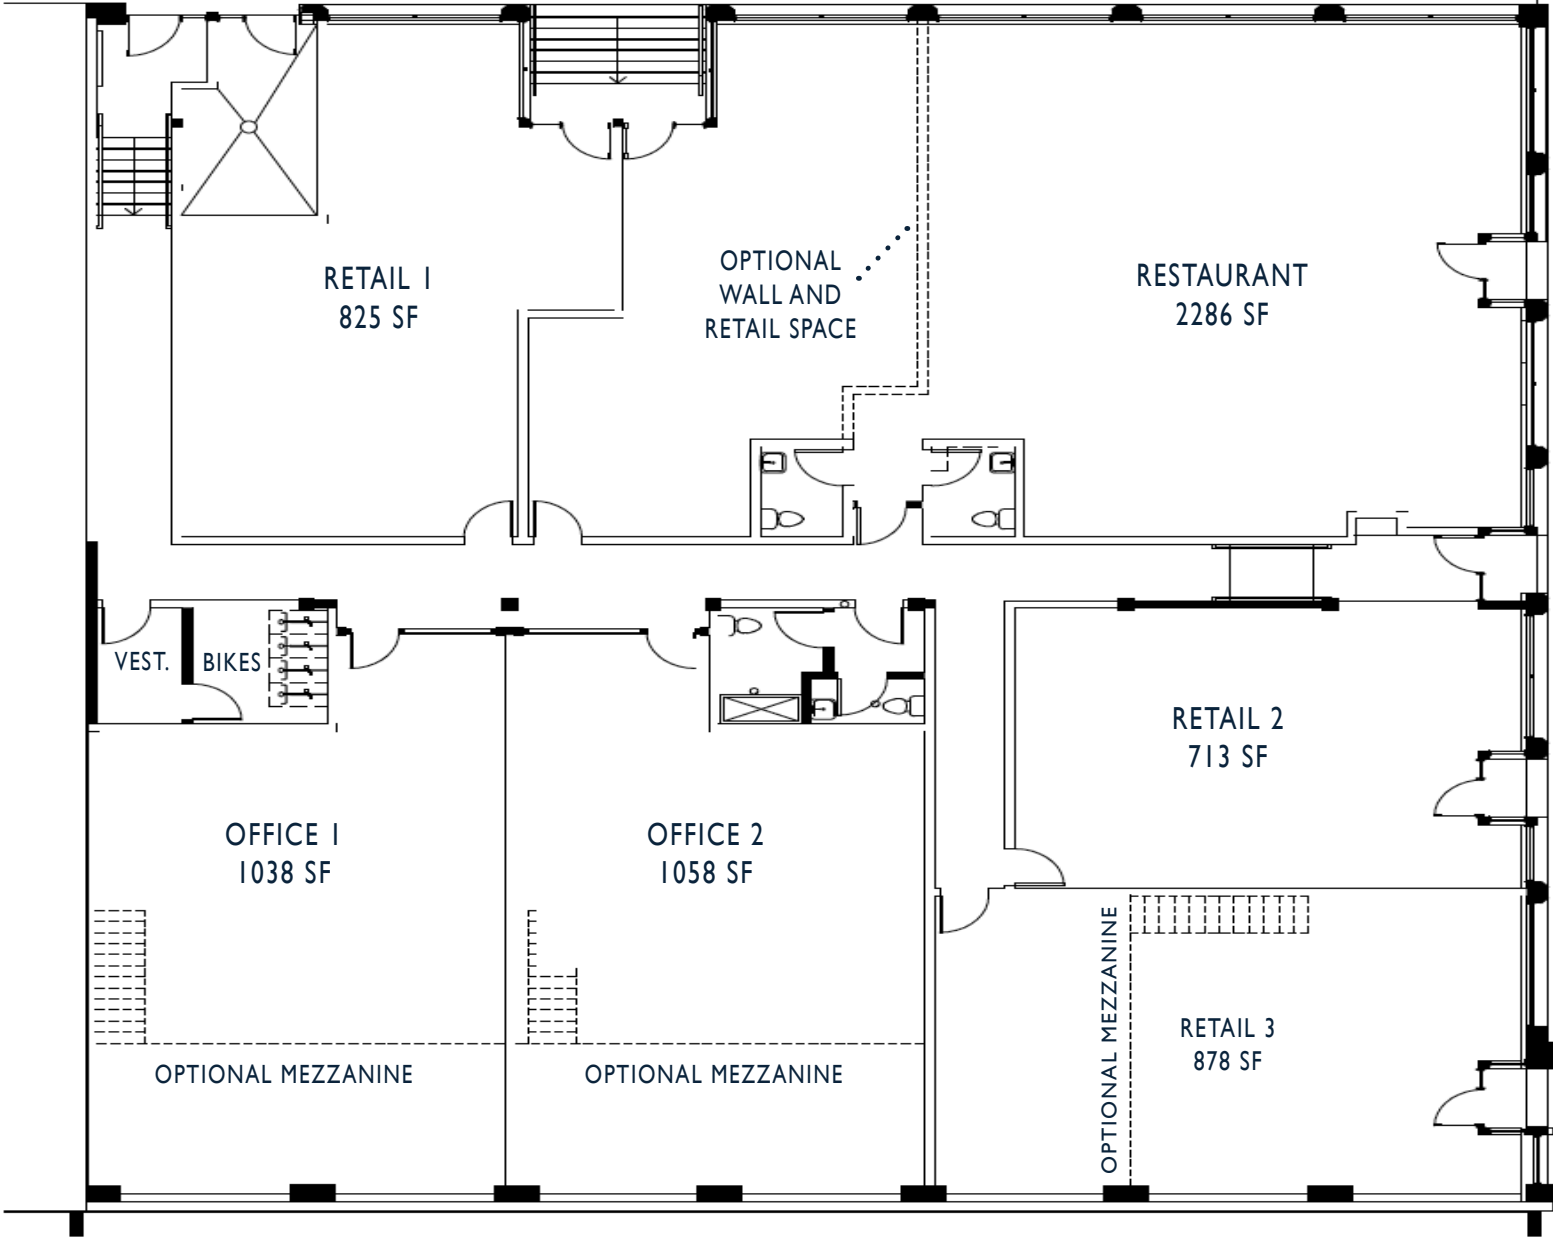

debbie
thomas | real estate

503. 226. 2141

402 NW 13th Avenue, Portland, OR 97209

THE SPACE

Wood beams

High ceilings

Bike storage

The old Mr. Formal Building on the corner of busy SE Grand in the heart of the Central East Side is getting tastefully restored by local ownership and Brett Schulz Architect via revealed transom windows, energy upgrades, and emphasis of its historical facade details. The newly renovated building will consist of a corner restaurant on SE Salmon, three to four retail tenants and two creative office spaces with original skylights and high wood beams. All street facing storefronts will have expansive window panes, inviting entrances and eye-catching signage.

DELIVERY SUMMER OF 2019

CALL FOR RATES!

THE FLOOR PLAN

SALMON ST

GRAND AVE

REGIONAL MAP

DEMOGRAPHICS

1205 SE GRAND AVE, PORTLAND, OR 97214