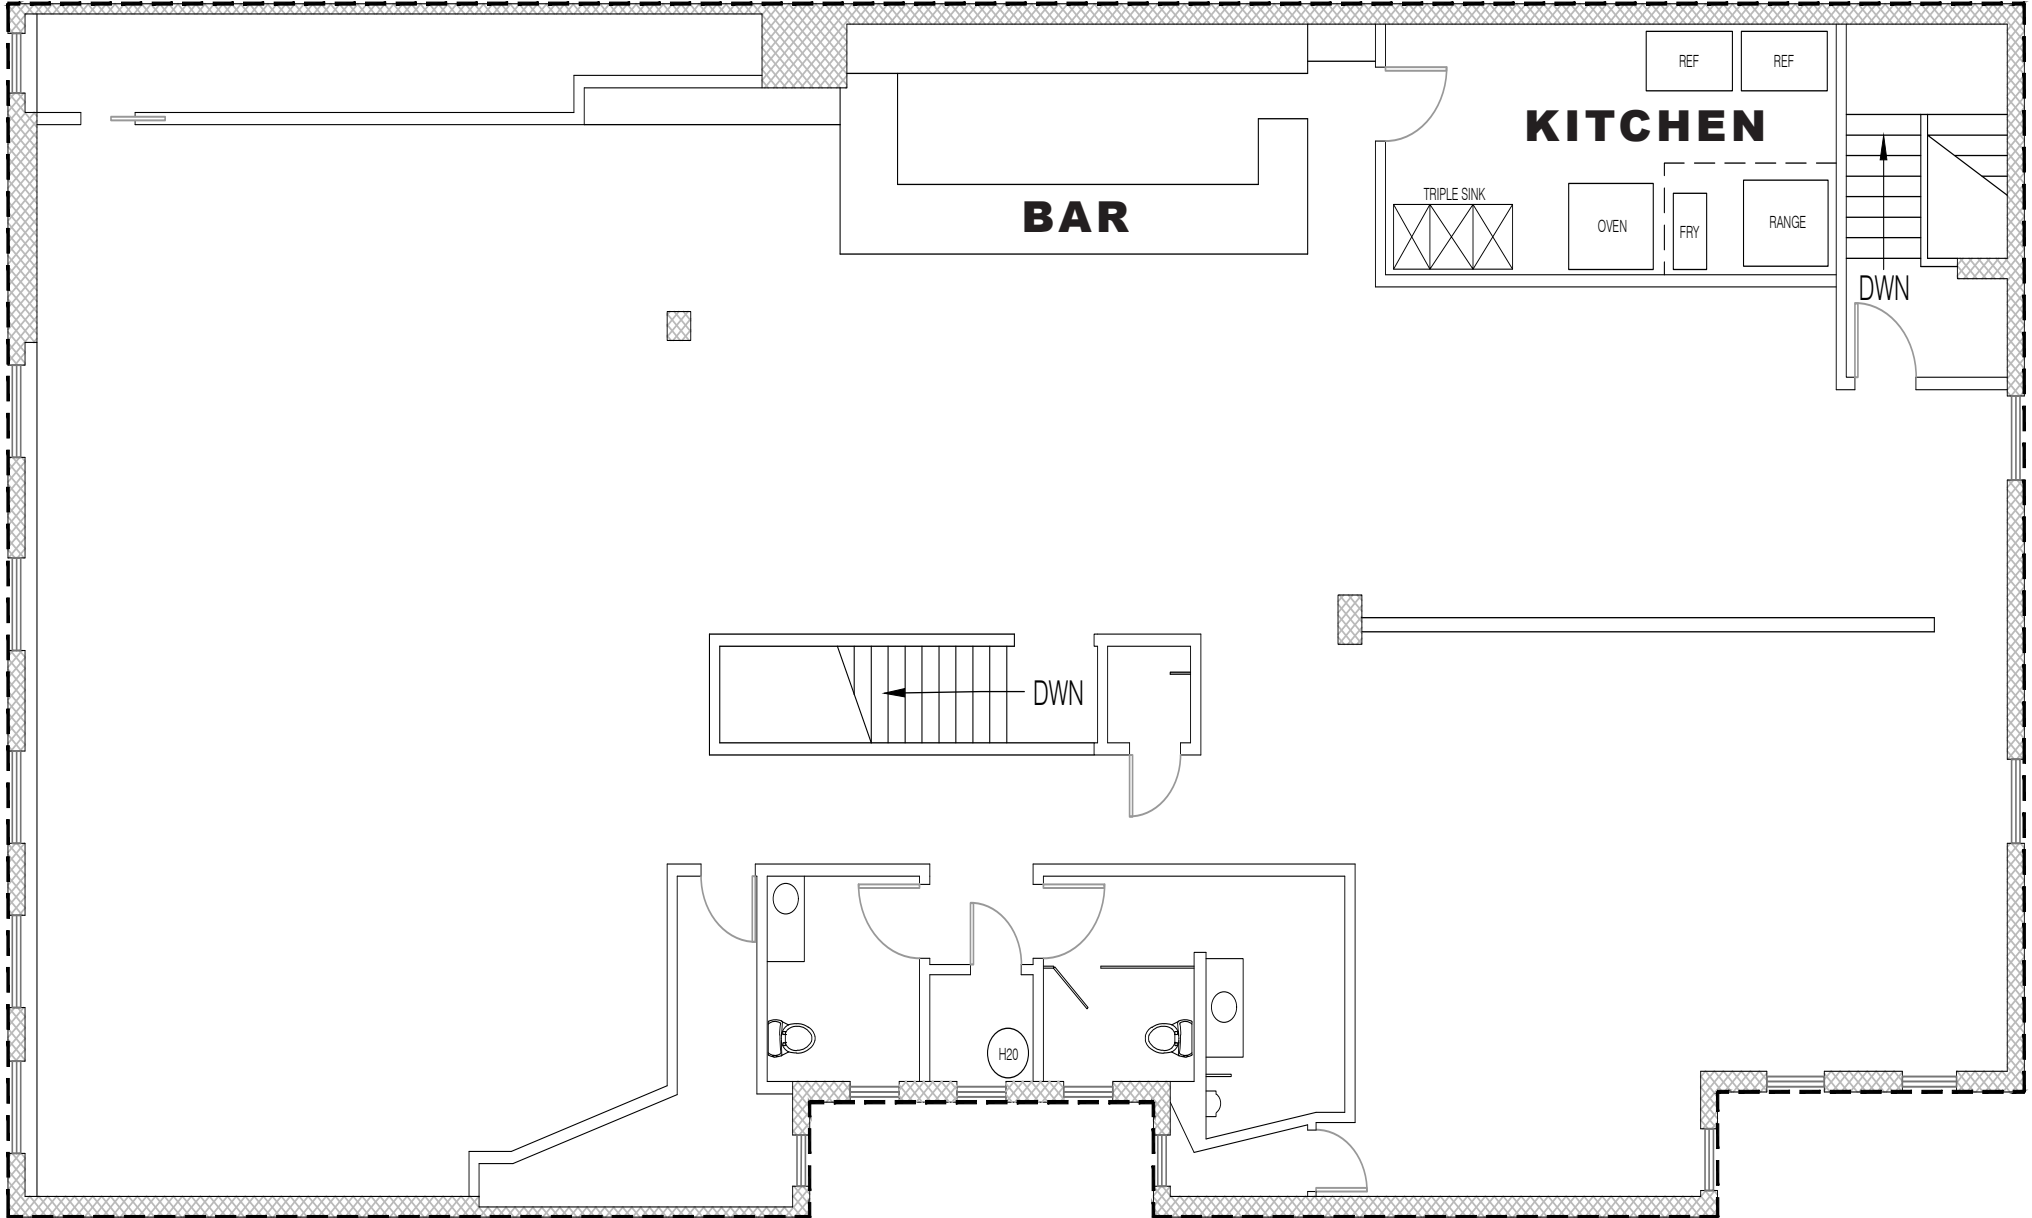

AVAILABLE NOW

RESTAURANT, SPEAKEASY, BAR, RETAIL

OCCUPANCY: A3

APPROX. 4,750 SQUARE FEET

WALK SCORE

BIKE SCORE

# FLOOR PLAN

RESTAURANT | BAR | LOUNGE | SPEAKEASY | EVENT SPACE | POOL HALL